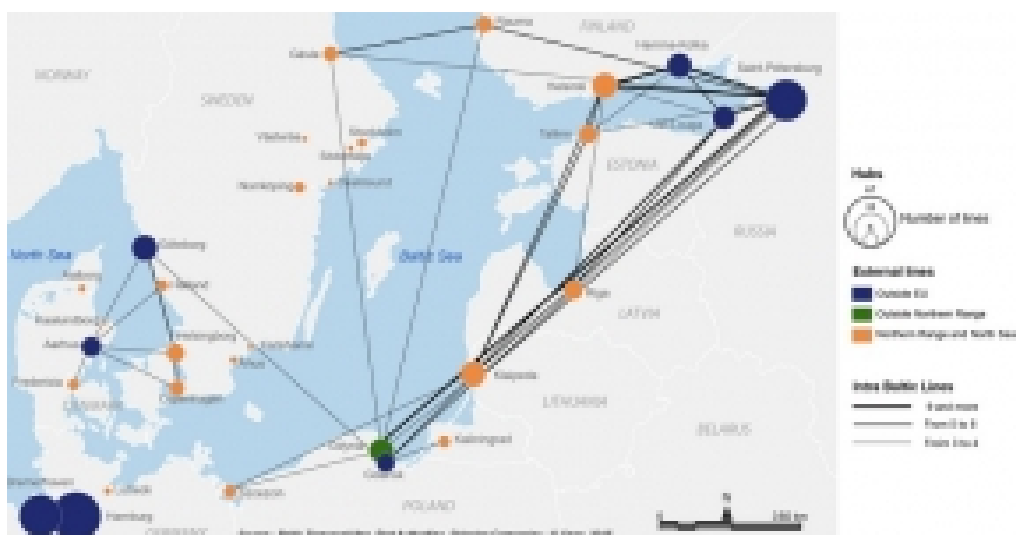

Baltic Containerization Network (July 2015)

On the eastern shore of the Baltic Sea, ports specificities are clear and a particular network performs.

It also appears in the Danish Straits with a dense network of intra-baltic connections between Danish and Swedish ports.

Année : 2015

DEVPORT

RECHERCHE EN GÉOGRAPHIE, AMÉNAGEMENT ET ÉCONOMIE MARITIME, PORTUAIRE ET LOGISTIQUE